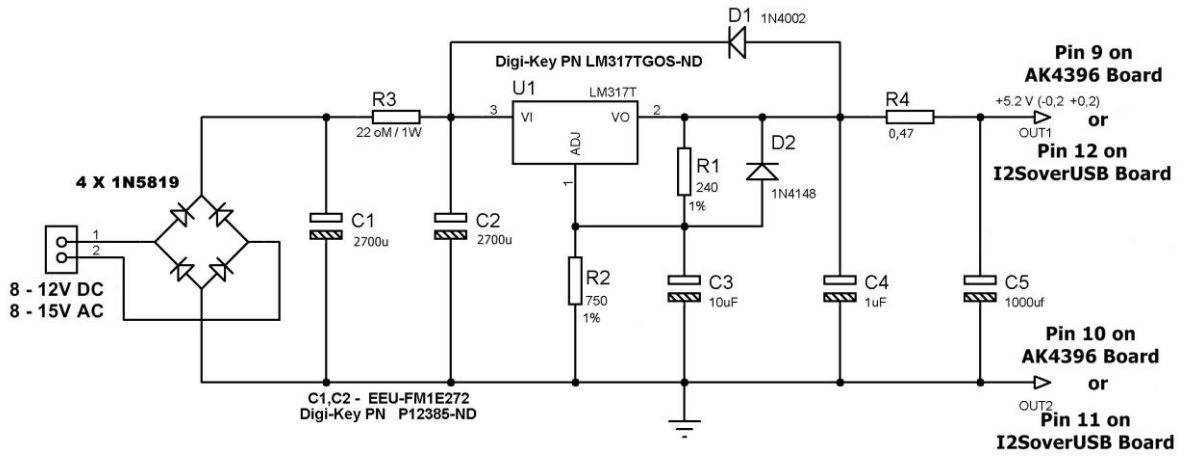

External power supply for AK4396 and generators and reclocks on I2SoverUSB board.

External power supply for USB part.